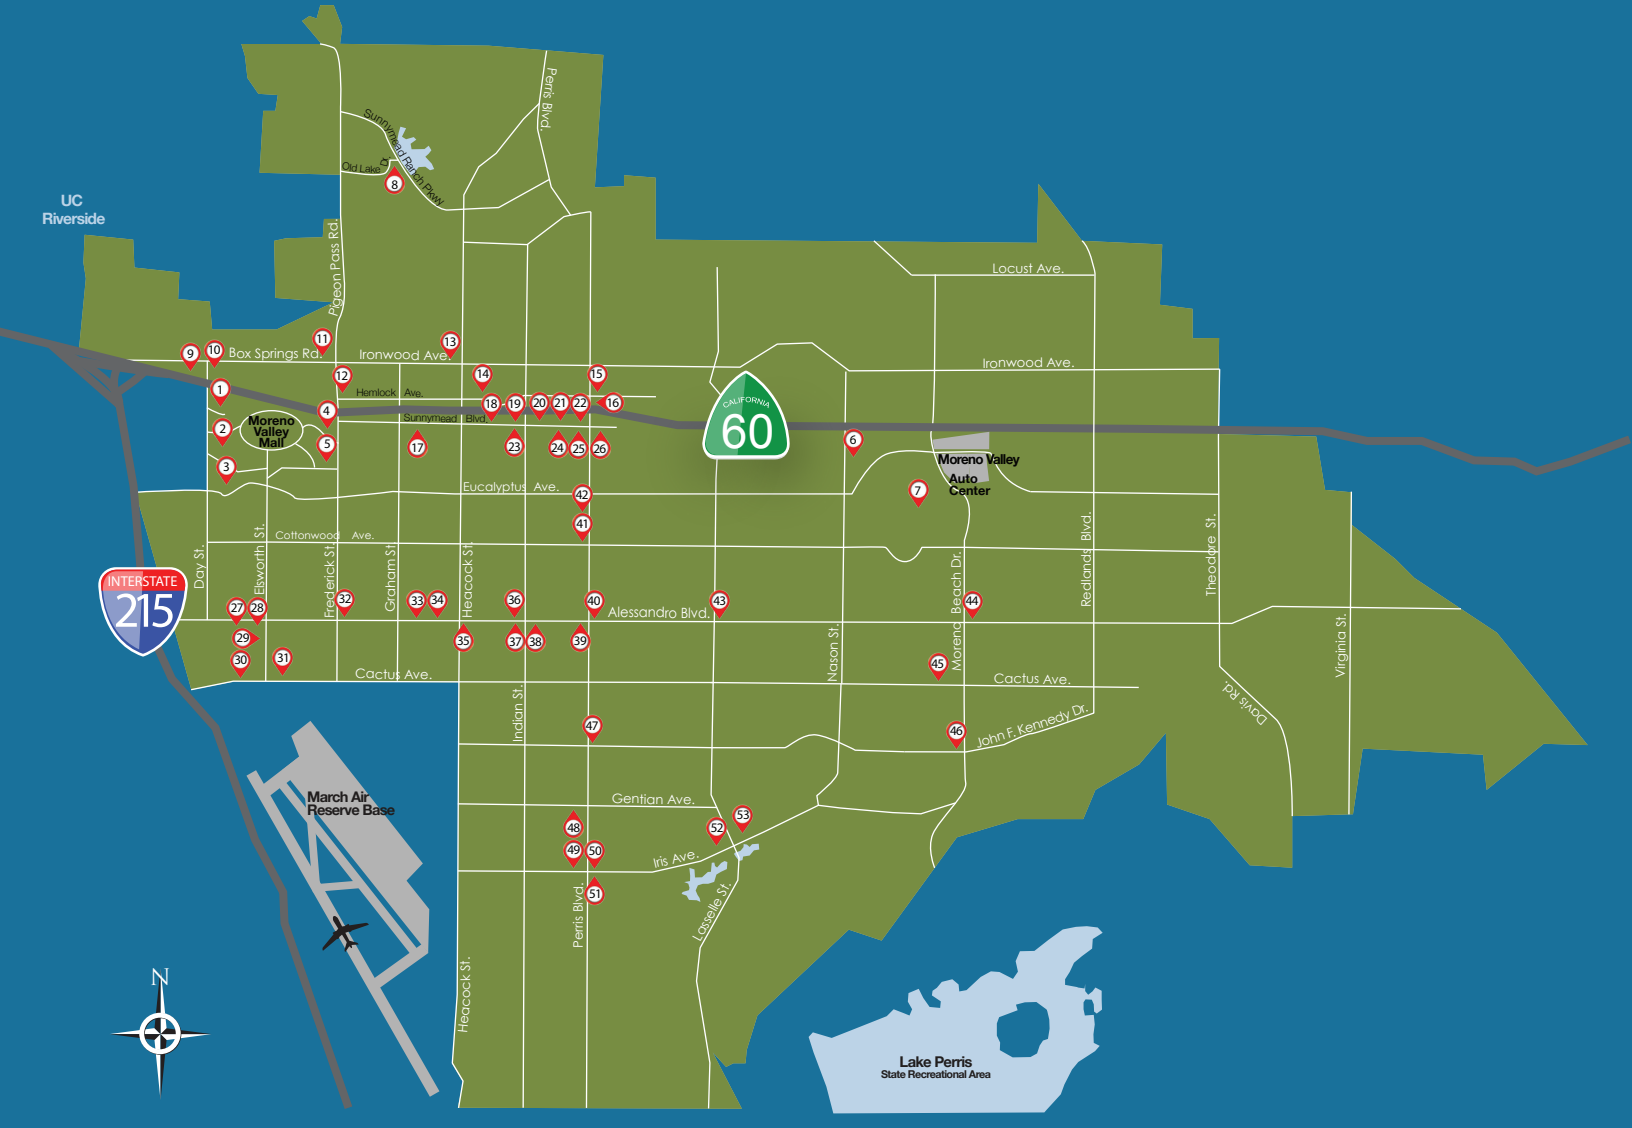

## COMMERCIAL PROPERTIES

- |                                  |                                    |                                     |                                |
|----------------------------------|------------------------------------|-------------------------------------|--------------------------------|
| 1 TownGate Crossing              | 15 Moreno Valley Village           | 29 Elsworth Business Center         | 73 Alessandro & Lasselle Winco |
| 2 TownGate Promenade             | 16 Moreno Valley Center            | 30 Cactus Commerce Center           | 44 Moreno Beach Marketplace    |
| 3 TownGate Square                | 17 Moreno Valley Plaza             | 31 Koll Corporate Center            | 45 Moreno Marketplace          |
| 4 TownGate Plaza                 | 18 Sunnymead One-Stop              | 32 Plaza del Sol (Alessandro Blvd.) | 46 Rancho Belago Plaza         |
| 5 TownGate Center                | 19 Rolling Ridge Plaza             | 33 Alessandro Plaza                 | 47 JFK Plaza                   |
| 6 Stoneridge Towne Centre        | 20 Indian Center                   | 34 Moreno Valley Commerce Center    | 48 Walmart South               |
| 7 Moreno Beach Plaza             | 21 Palm Plaza                      | 35 Southpointe Center               | 49 Home Depot South            |
| 8 Lakeshore Village Marketplace  | 22 Plaza del Sol (Sunnymead Blvd.) | 36 Shoppes In Moreno Valley         | 50 Westgate Shopping Center    |
| 9 Canyon Springs Plaza           | 23 Sundance Center                 | 37 Moreno Valley Towne Plaza        | 51 Iris Plaza                  |
| 10 TownGate Highlands            | 24 Las Brisas Center               | 38 Sunnymead Village Center         | 52 Lakeside Plaza              |
| 11 Pigeon Pass Plaza             | 25 Sunnymead Plaza                 | 39 Sunnymead Towne Center           | 53 Lakeside Terrace            |
| 12 Plaza de Majorca              | 26 Butterfield Valley Village      | 40 Bear Valley Plaza                |                                |
| 13 Ironwood Plaza                | 27 Alessandro One-Stop             | 41 Home Town Square                 |                                |
| 14 The Festival at Moreno Valley | 28 Elsworth Plaza                  | 42 Zono's Plaza                     |                                |