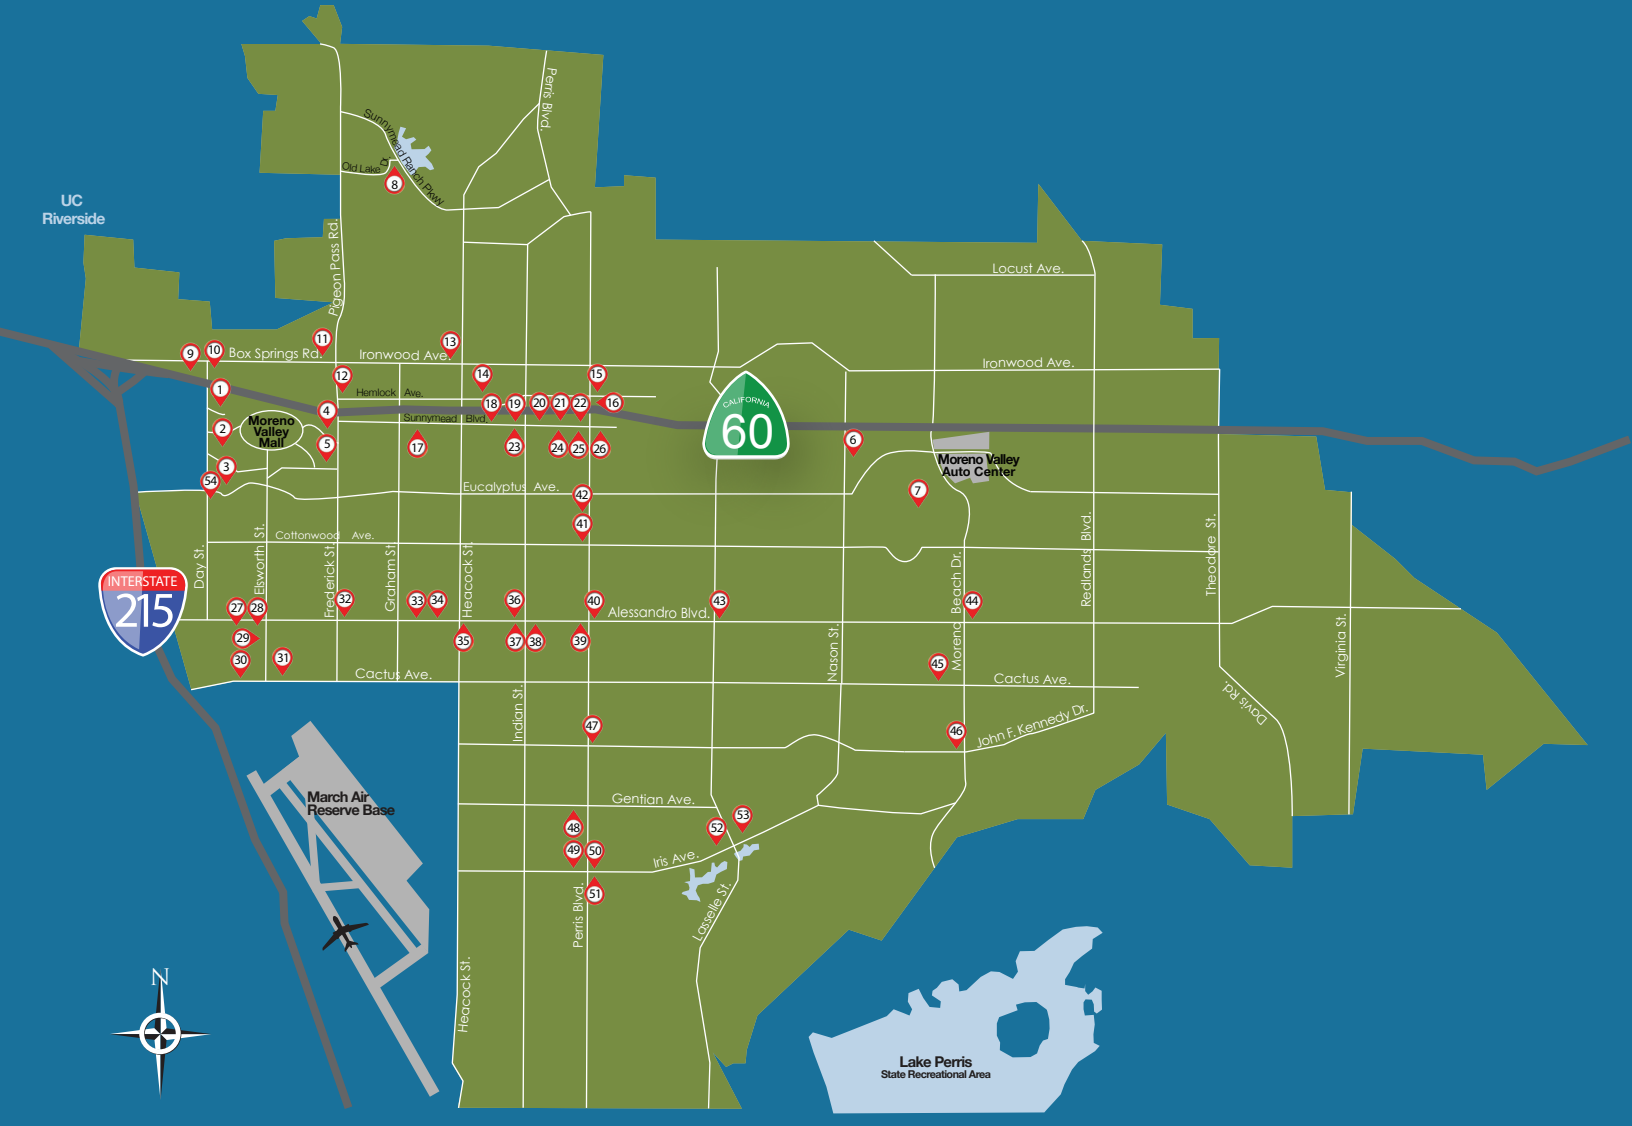

MORENOVALLEY

CALIFORNIA

www.morenovalleybusiness.com | 951.413.3460 | edteam@morenovalleybusiness.com

COMMERCIAL PROPERTIES

- | | | | |
|----------------------------------|------------------------------------|-------------------------------------|--------------------------------|
| 1 TownGate Crossing | 15 Moreno Valley Village | 29 Elsworth Business Center | 73 Alessandro & Lasselle Winco |
| 2 TownGate Promenade | 16 Moreno Valley Center | 30 Cactus Commerce Center | 74 Moreno Beach Marketplace |
| 3 TownGate Square | 17 Moreno Valley Plaza | 31 Koll Corporate Center | 75 Moreno Marketplace |
| 4 TownGate Plaza | 18 Sunnymead One-Stop | 32 Plaza del Sol (Alessandro Blvd.) | 76 Rancho Belago Plaza |
| 5 TownGate Center | 19 Rolling Ridge Plaza | 33 Alessandro Plaza | 77 JFK Plaza |
| 6 Stoneridge Towne Centre | 20 Indian Center | 34 Moreno Valley Commerce Center | 78 Walmart South |
| 7 Moreno Beach Plaza | 21 Palm Plaza | 35 Southpointe Center | 79 Home Depot South |
| 8 Lakeshore Village Marketplace | 22 Plaza del Sol (Sunnymead Blvd.) | 36 Shoppes In Moreno Valley | 80 Westgate Shopping Center |
| 9 Canyon Springs Plaza | 23 Sundance Center | 37 Moreno Valley Towne Plaza | 81 Iris Plaza |
| 10 TownGate Highlands | 24 Las Brisas Center | 38 Sunnymead Village Center | 82 Lakeside Plaza |
| 11 Pigeon Pass Plaza | 25 Sunnymead Plaza | 39 Sunnymead Towne Center | 83 Lakeside Terrace |
| 12 Plaza de Majorca | 26 Butterfield Valley Village | 40 Bear Valley Plaza | 84 The Quarter |
| 13 Ironwood Plaza | 27 Alessandro One-Stop | 41 Home Town Square | |
| 14 The Festival at Moreno Valley | 28 Elsworth Plaza | 42 Zono's Plaza | |