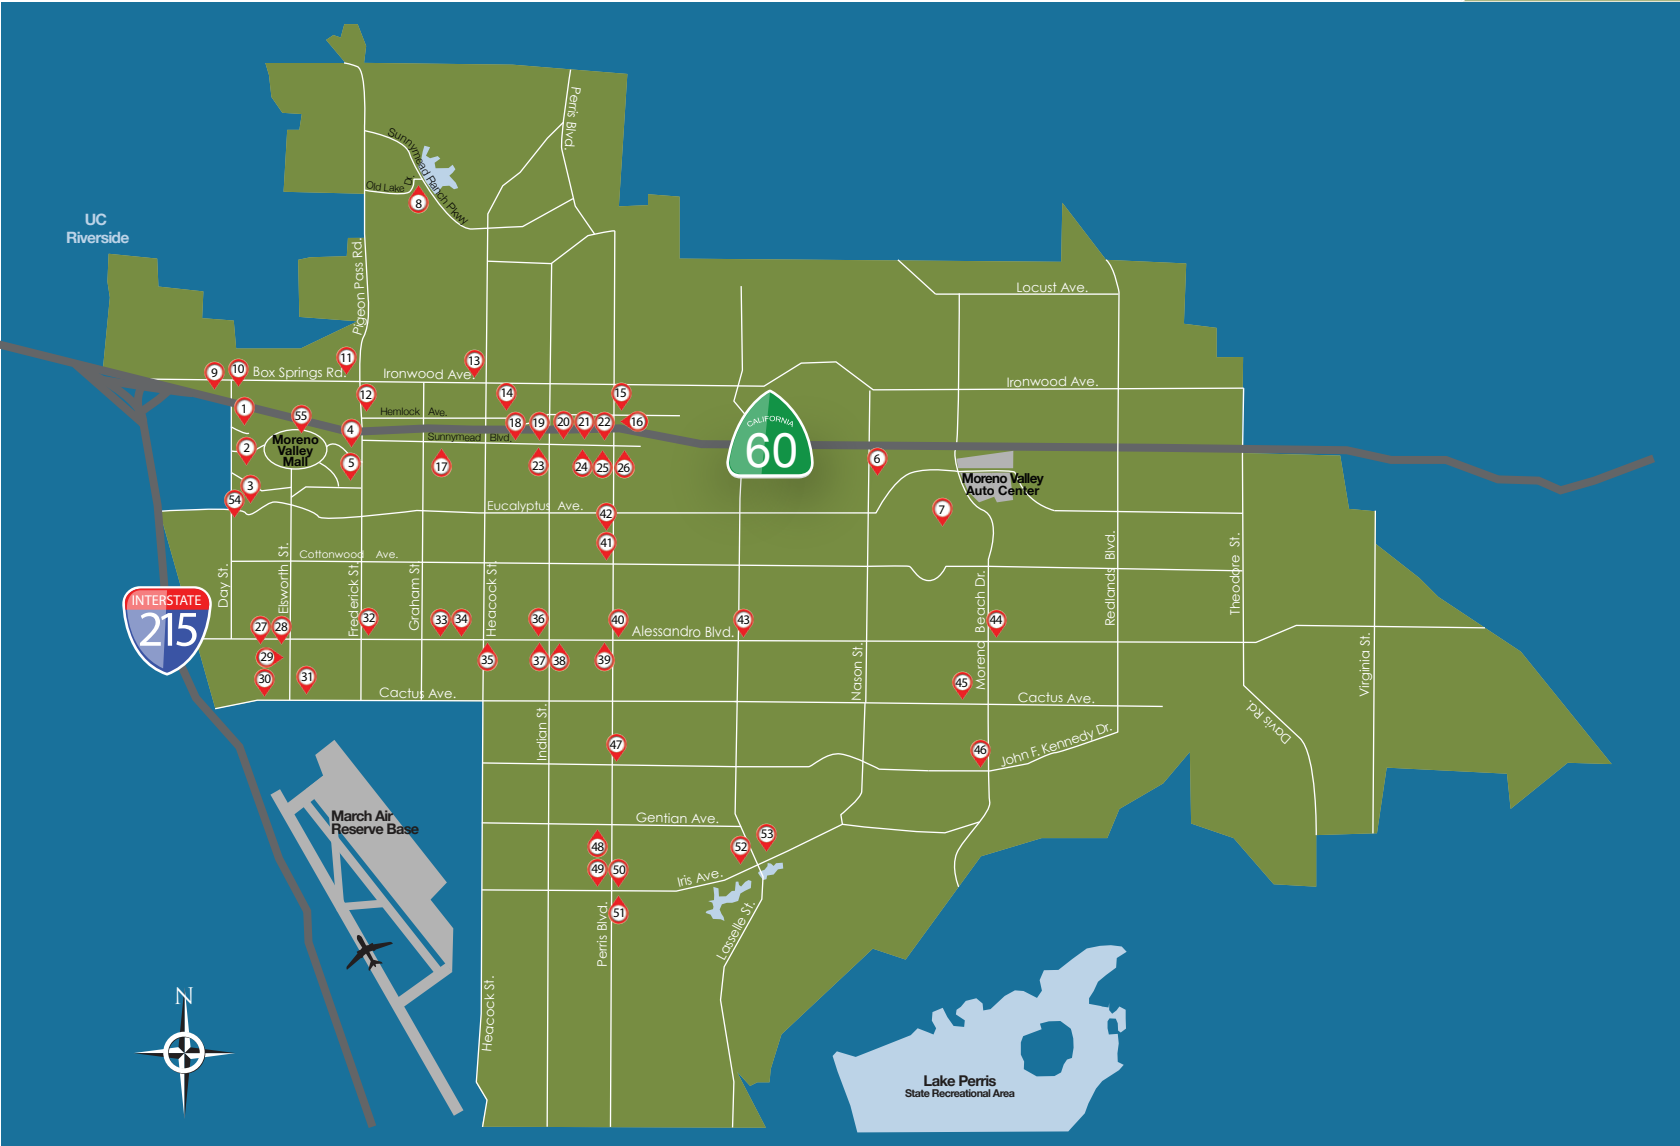

MORENO VALLEY

CALIFORNIA

www.morenovalleybusiness.com | 951.413.3460 | edteam@morenovalleybusiness.com

COMMERCIAL PROPERTIES

- | | | | |
|---------------------------------|------------------------------------|-------------------------------------|--------------------------------|
| 1 TownGate Crossing | 15 Moreno Valley Village | 29 Elsworth Business Center | 43 Alessandro & Lasselle Winco |
| 2 TownGate Promenade | 16 Moreno Valley Center | 30 Cactus Commerce Center | 44 Moreno Beach Marketplace |
| 3 TownGate Square | 17 Moreno Valley Plaza | 31 Koll Corporate Center | 45 Moreno Marketplace |
| 4 TownGate Plaza | 18 Sunnymead One-Stop | 32 Plaza del Sol (Alessandro Blvd.) | 46 Rancho Belago Plaza |
| 5 TownGate Center | 19 Rolling Ridge Plaza | 33 Alessandro Plaza | 47 JFK Plaza |
| 6 Stoneridge Towne Centre | 20 Indian Center | 34 Moreno Valley Commerce Center | 48 Walmart South |
| 7 Moreno Beach Plaza | 21 Palm Plaza | 35 Southpointe Center | 49 Home Depot South |
| 8 Lakeshore Village Marketplace | 22 Plaza del Sol (Sunnymead Blvd.) | 36 Shoppes In Moreno Valley | 50 Westgate Shopping Center |
| 9 Canyon Springs Plaza | 23 Sundance Center | 37 Moreno Valley Towne Plaza | 51 Iris Plaza |
| 10 TownGate Highlands | 24 Las Brisas Center | 38 Sunnymead Village Center | 52 Lakeside Plaza |
| 11 Pigeon Pass Plaza | 25 Sunnymead Plaza | 39 Sunnymead Towne Center | 53 Lakeside Terrace |
| 12 Plaza de Majorca | 26 Butterfield Valley Village | 40 Bear Valley Plaza | 54 The Quarter |
| 13 Ironwood Plaza | 27 Alessandro One-Stop | 41 Home Town Square | 55 Moreno Valley Mall |
| 14 The District | 28 Elsworth Plaza | 42 Zono's Plaza | |